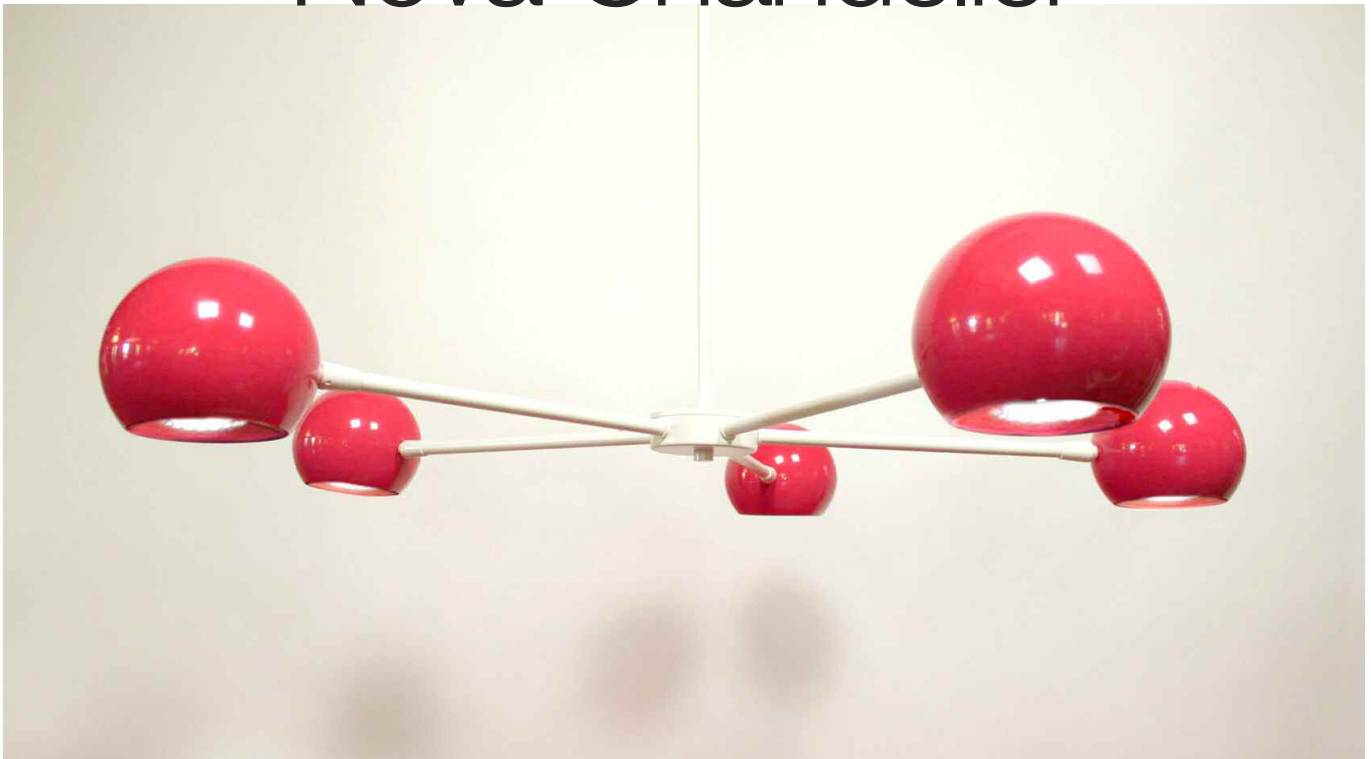

Nova Chandelier

Nova

Another modern expanding lightsource in a range of ever-vibrant colors. The Nova comes in several different shades, with a matte white armature, each ball swivels 360°. Supernova uses a 10 watt LED retrofit bulb for a grand total of 50 watts. Alluring

Dimensions: 39 x 5"
 Stem length: 24" standard, also available in 12, 18, 36, 48, 60, 72"
 Wattage: 50 Watts
 10 Watt LED Retrofit Bulbs
 Voltage: 120 Volt