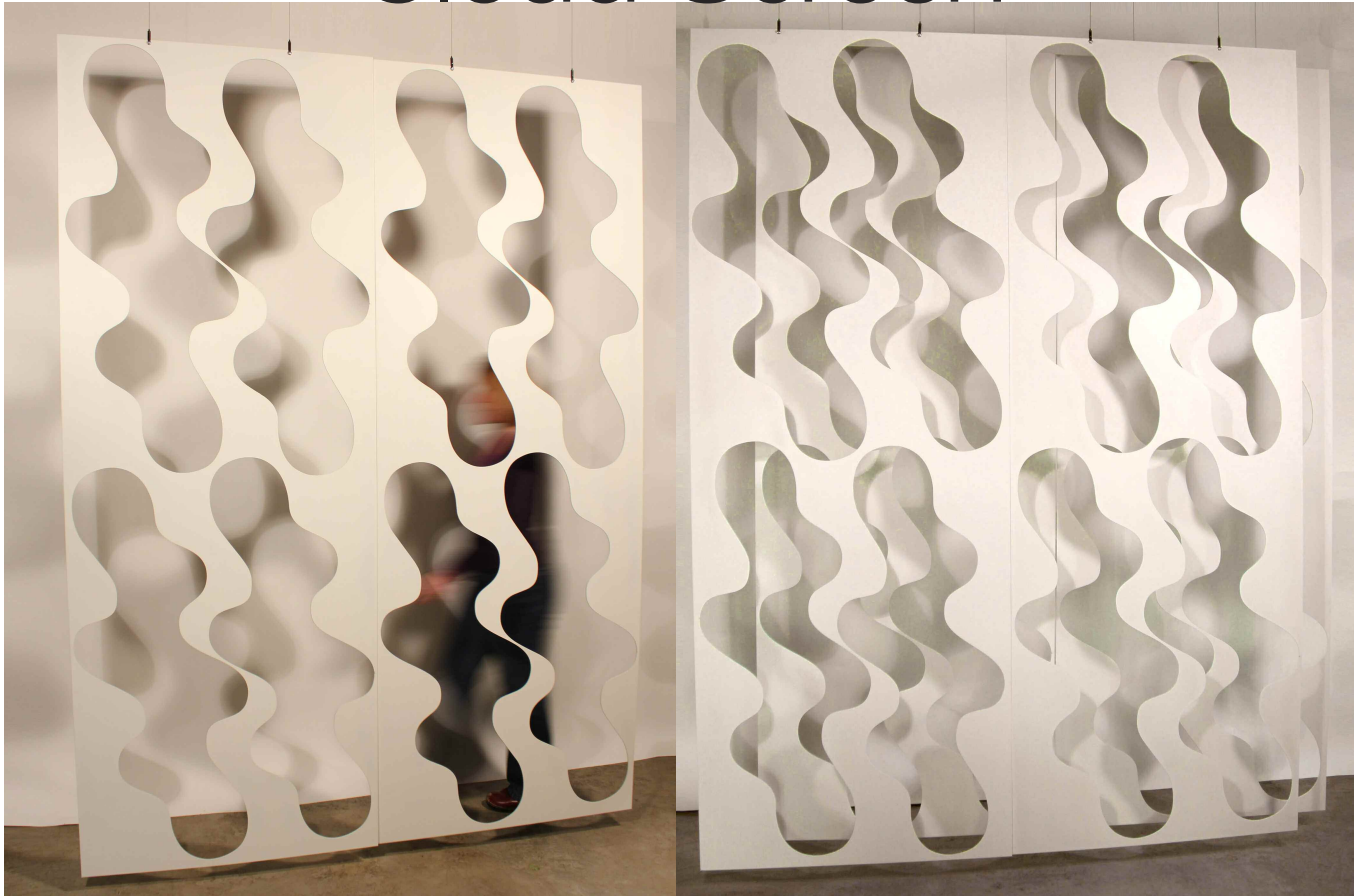

# Cloud Screen

## Introducing the Cloud Screen

A floating screen with undulating forms that can be layered and customized to fit each environment or application.

Dimensions: 36 x 96" per panel

Thickness: .125"

Weight: 15 lbs.

Material: Aluminum

Available in Matte White or custom powder coated finishes.

Adjustable cable suspension system for drop of 12 - 240"

Optional attachment to floor using cable anchoring system

Made in USA