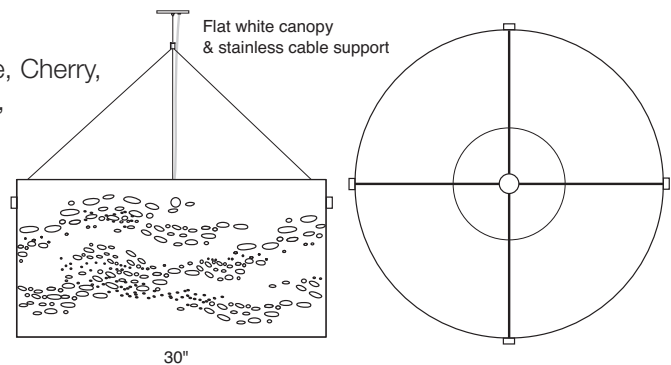

Beachstone Satellite

Introducing the Beachstone Satellite.

A semi transparent design in natural wood veneer finish. Our Beachstone rocks in living areas, restaurants, bars or entryways with a warm natural light and shape.

Dimensions: 30 x 15" Weight: 17 lbs.

Available in Wengé (pictured above), Bamboo, Birch, Maple, Cherry, Zebrawood, Lime, Lemon, Mandarin, Vermillion, White Ash, Blue, Grey, Green, Black Oak, Douglas Fir, Zebrano. (All veneers are FSC Certified).

- 35 Watt Dimmable LED
- 32 Watt LED Retrofit

LED Specifications:

Voltage	Wattage	Lumens	CCT	CRI	Lifetime
120/277	35	4000	2700k	80	60,000 hrs

Adjustable cable suspension system for drop of 6 -120"
Made in USA UL Listed